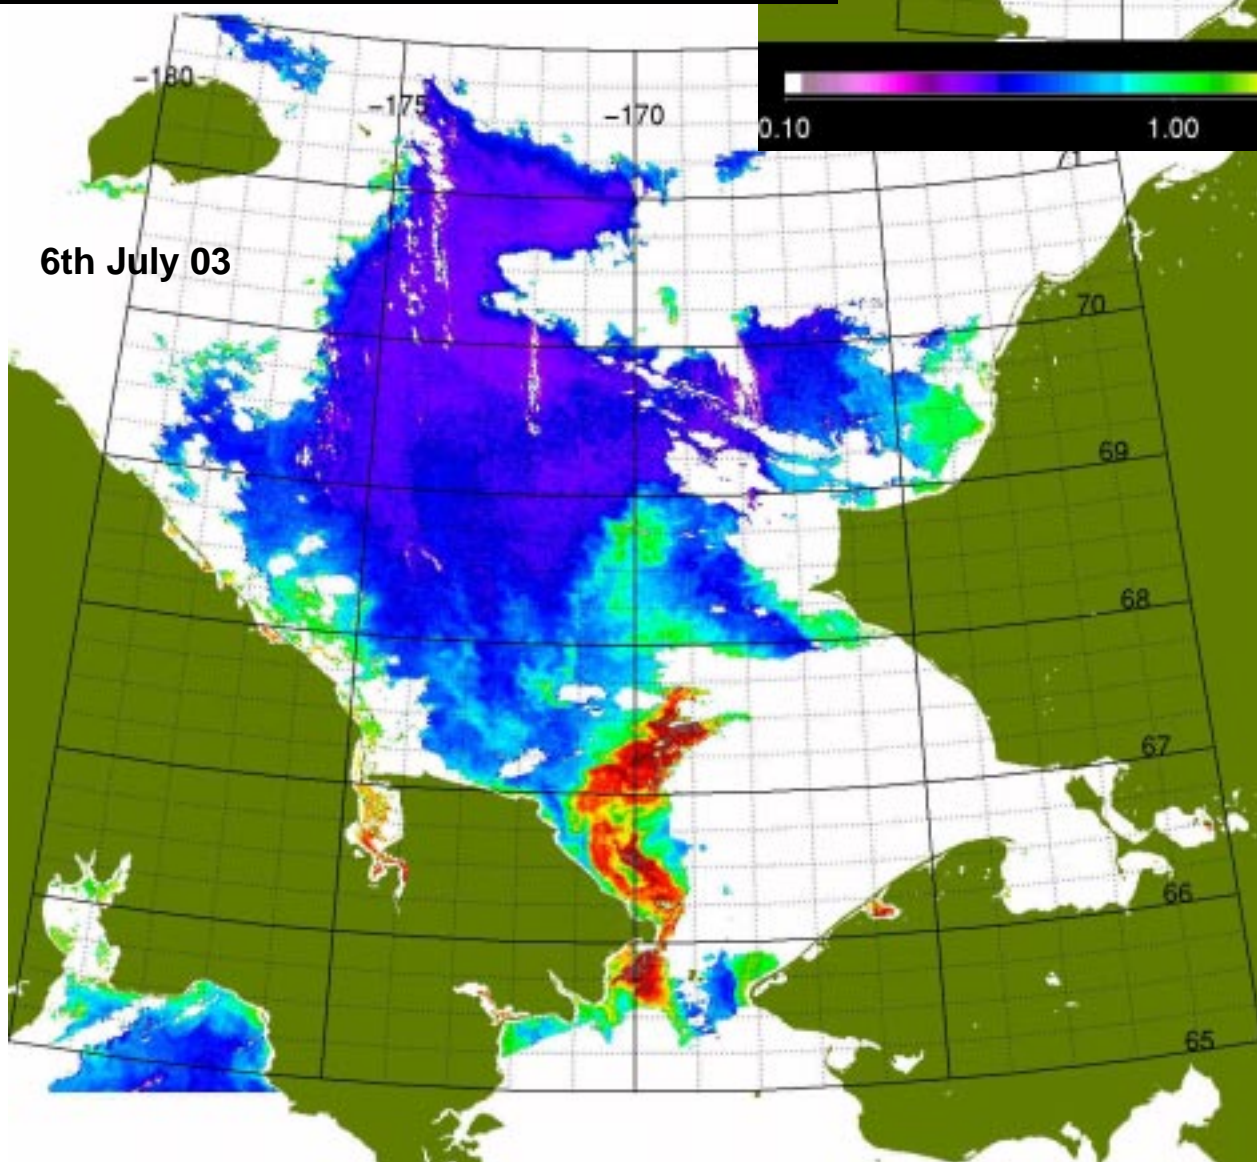

23rd June 2003 Seawifs from Mike Schmidt, NASA
s2003174000323_mapped_-_chlor_a_sub1.

images from
MikeSchmidt,
NASA
D2:2