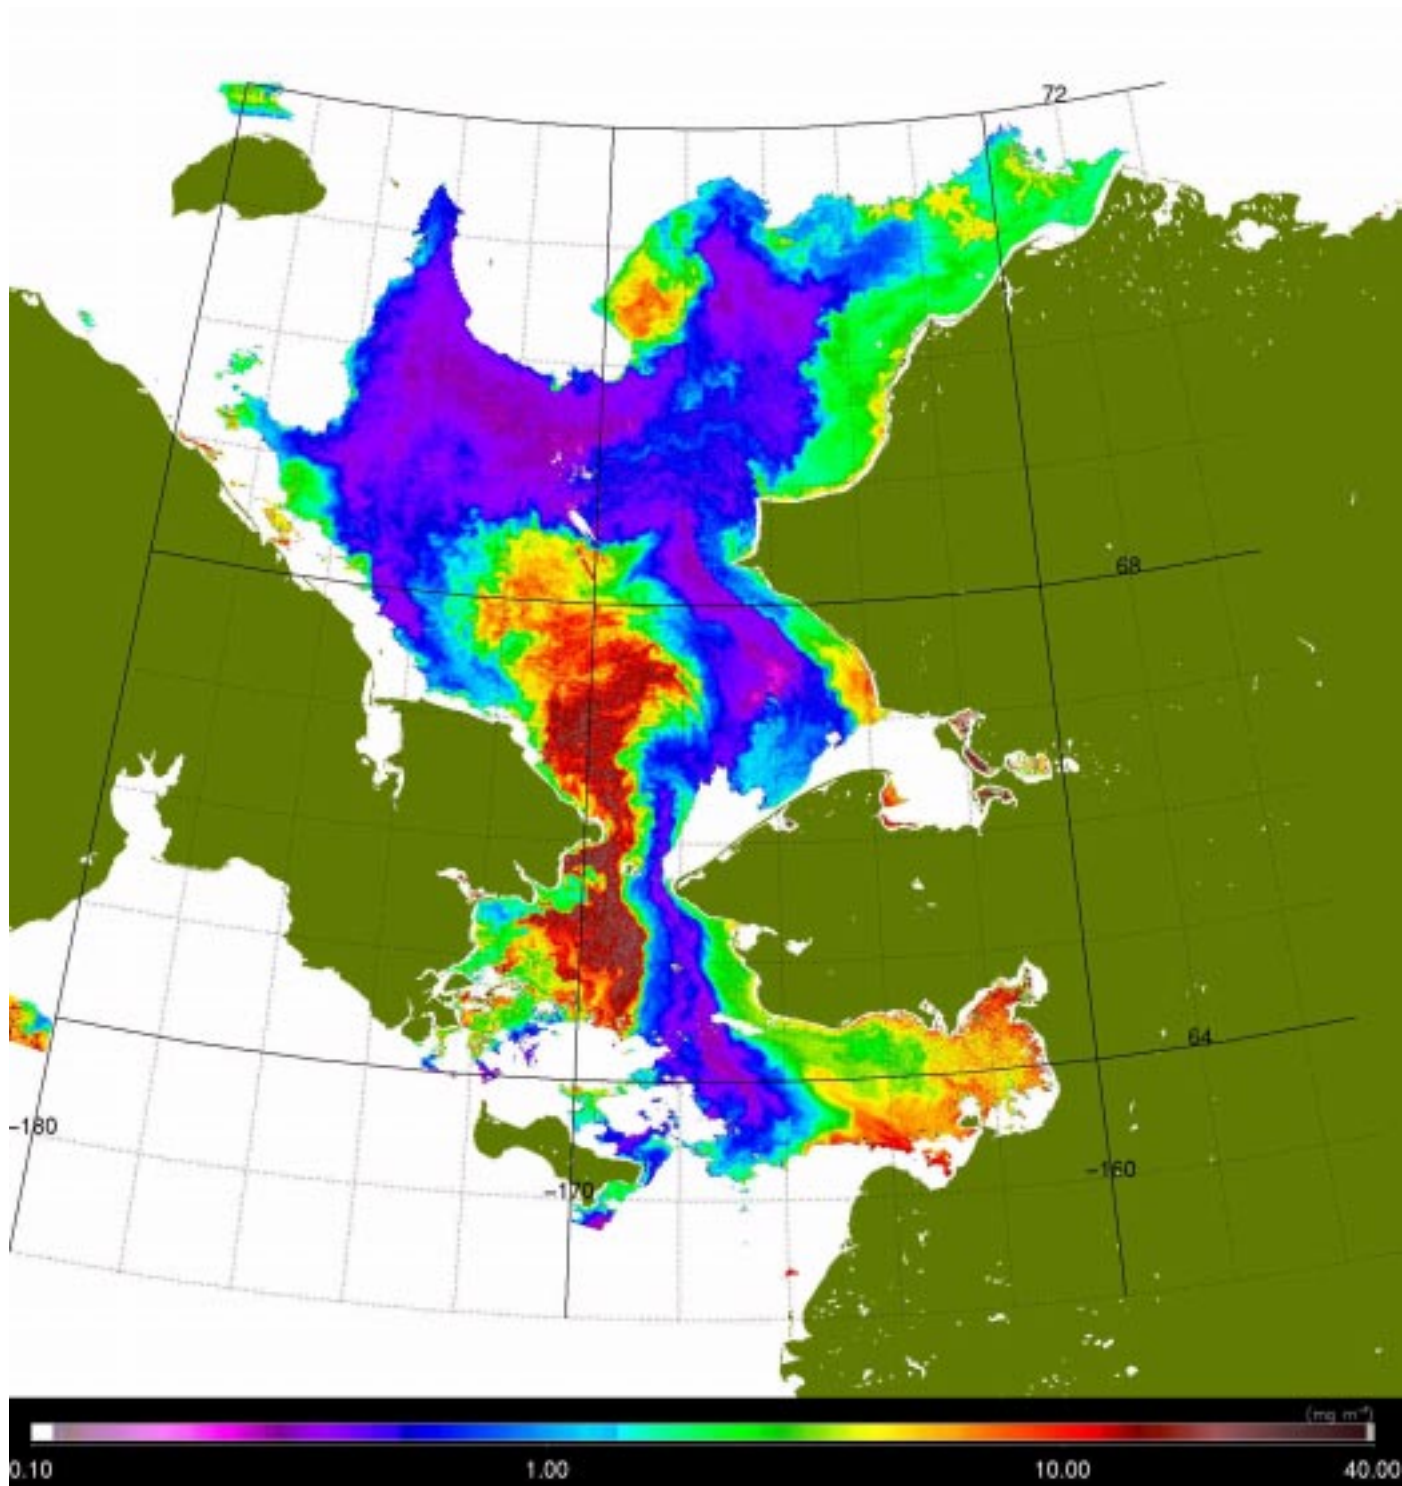

23rd June 2003 Seawifs from Mike Schmidt, NASA
s2003174000323_mapped_-_chlor_a_sub1.

images from
MikeSchmidt,
NASA
D2:2