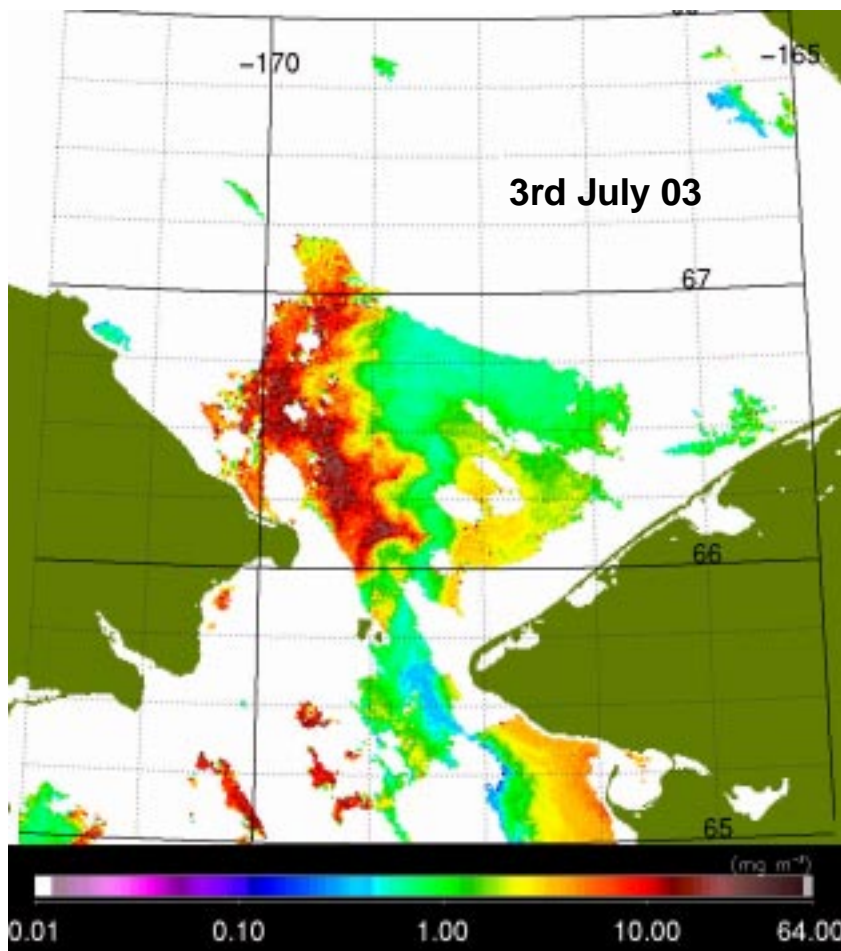

23rd June 2003 Seawifs from Mike Schmidt, NASA
s2003174000323_mapped_-_chlor_a_sub1.

images from
MikeSchmidt,
NASA
D2:2