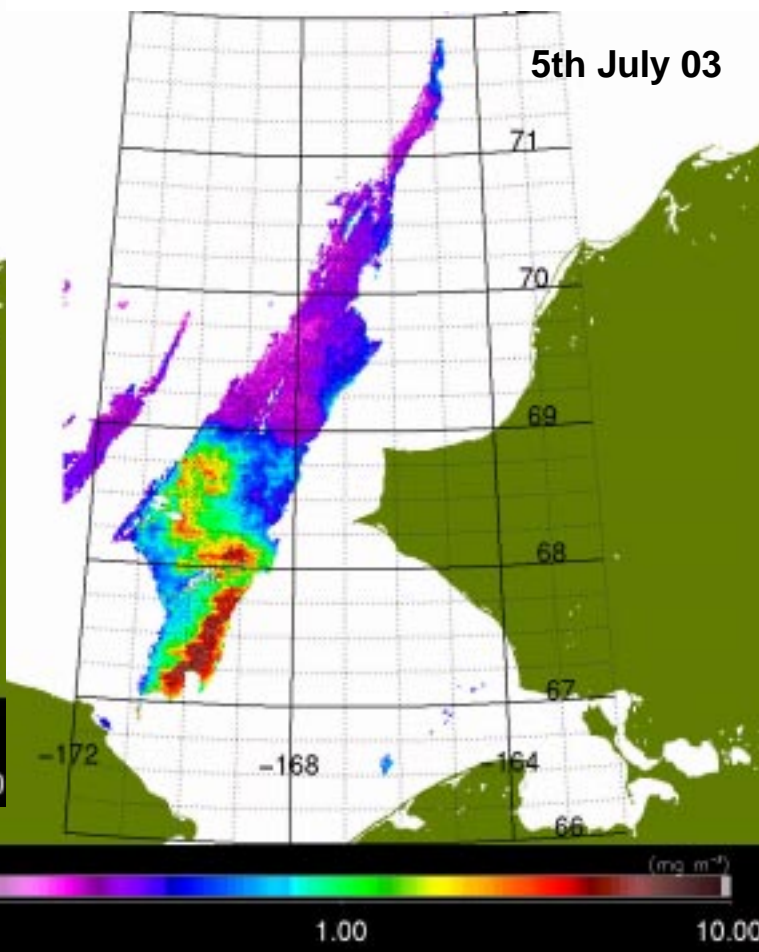

23rd June 2003 Seawifs from Mike Schmidt, NASA
s2003174000323_mapped_-_chlor_a_sub1.

images from
MikeSchmidt,
NASA
D2:2